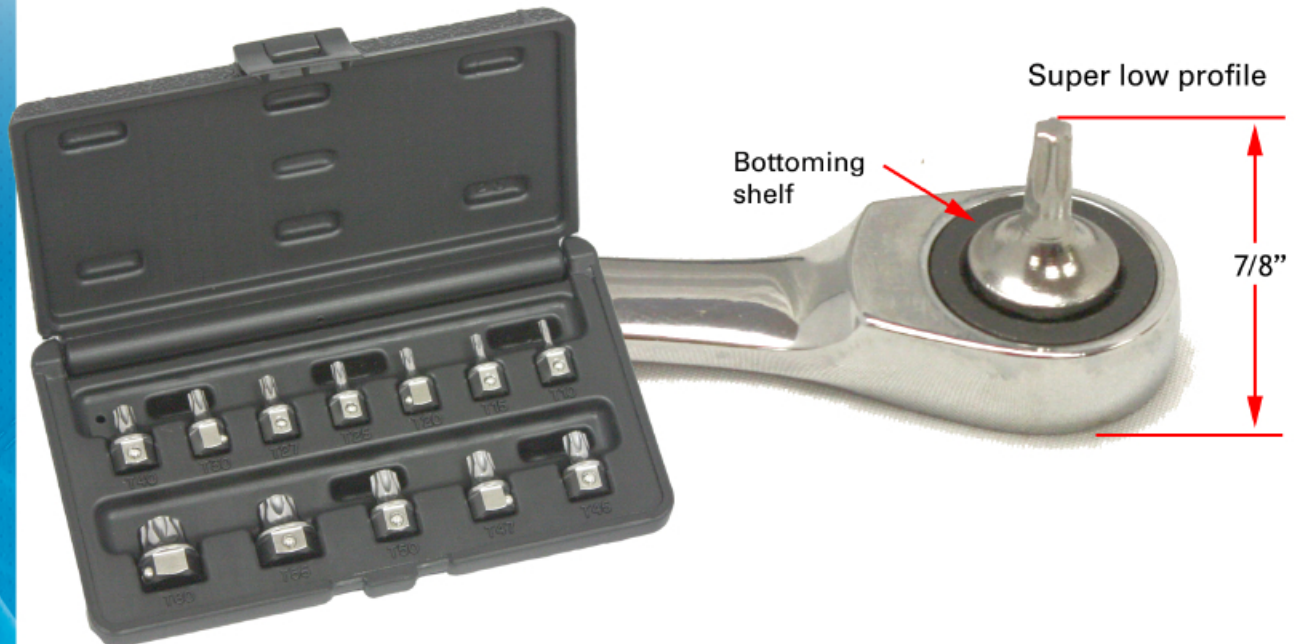

Innovative Products Since 1966.

T1000

SUPER LOW PROFILE, WRENCH DRIVE TORX BIT SET

FEATURES

- Super low profile design allows for superior access compared to low profile torx sockets.
- Wrench drive side fits securely on any 10mm,12mm, or 17mm wrench or socket.
- Design also provides additional strength and a lower profile than standard ratchet drive Hex sockets.
- Ball detent and bottoming shelf securely holds the bit into the drive unit.
- 12 pc. Set includes: : T10 T15 T20 T25 T27 T30 T40 T45 T47 T50 T55 T60 Bits

NEW PRODUCT!

- Comes in a blow molded case for quick convenient storage.
- Precision made
- Chrome vanadium polished surface

1-800-522-7947

www.ezred.com

email: sales@ezred.com

Innovative Products Since 1966