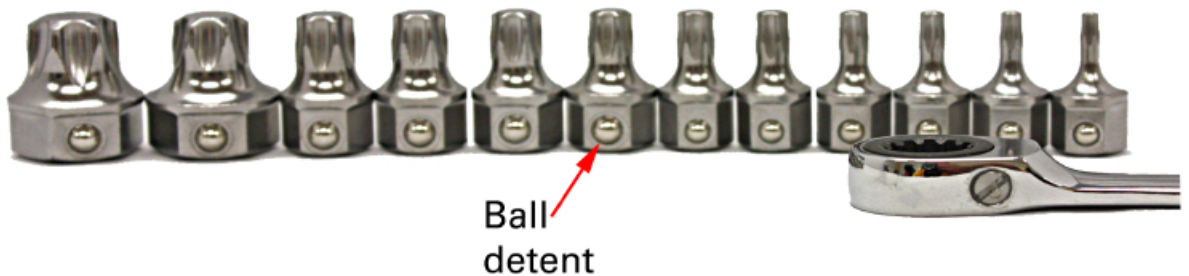

Innovative Products Since 1966.

T1000

SUPER LOW PROFILE, WRENCH DRIVE TORX BIT SET

FEATURES

- Super low profile design allows for superior access compared to low profile torx sockets.
- Wrench drive side fits securely on any 10mm,12mm, or 17mm wrench or socket.
- Design also provides additional strength and a lower profile than standard ratchet drive Hex sockets.
- Ball detent and bottoming shelf securely holds the bit into the drive unit.
- 12 pc. Set includes: : T10 T15 T20 T25 T27 T30 T40 T45 T47 T50 T55 T60 Bits

NEW PRODUCT!

- Comes in a blow molded case for quick convenient storage.
- Precision made
- Chrome vanadium polished surface

1-800-522-7947

www.ezred.com

email: sales@ezred.com

Innovative Products Since 1966