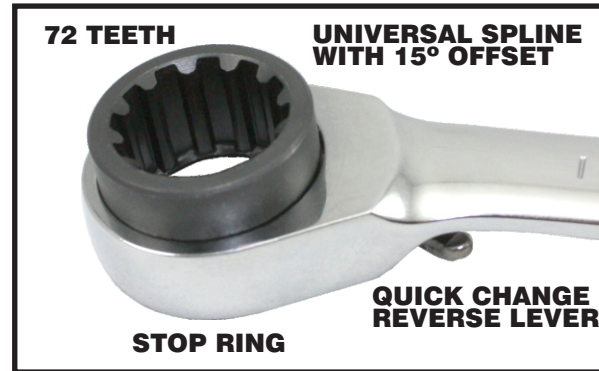

Quarterly
January 2011

**NEW!
REVERSIBLE
XL RATCHET SET
MR482XL**

**NEW!
5 PIECE METRIC
DEEP SPLINE, RRW5**

[Click on photos to view product info!](#)

Happy New Tools Year, 2011

Welcome to the first E-Z RED newsletter of 2011. I am hoping everyone had a great holiday season. We managed to get through the year feeling good about the end results and hope to keep growing each year. With that in mind we have a huge array of new items for the 2011 season. At E-Z RED our thought is that new products will keep us on the move and we want our customers to wonder what we will come out with next. Please keep checking your tool supplier and the PTEN and PD magazines for the new 2011 E-Z RED items.

NEW Kiwi Pliers Set, KWP2
Click Photo for more info!

Go DEEP with Reversible Spline

Click Photo for more info!

Nothing 'Fishy' about Ad Spots

We are taking our sponsorship of Roland Martin and Jimmy Houston to the next level. We purchased a few 30 second ad spots on their show for further advertising of their signature series LED flip light and LED stick light. Both of their shows are on VERSUS channel and we will be letting everyone know the dates and times of our video spots when it's closer. Be sure to join our Facebook page if you haven't already. Keep visiting the E-Z Red website and Facebook for important updates.